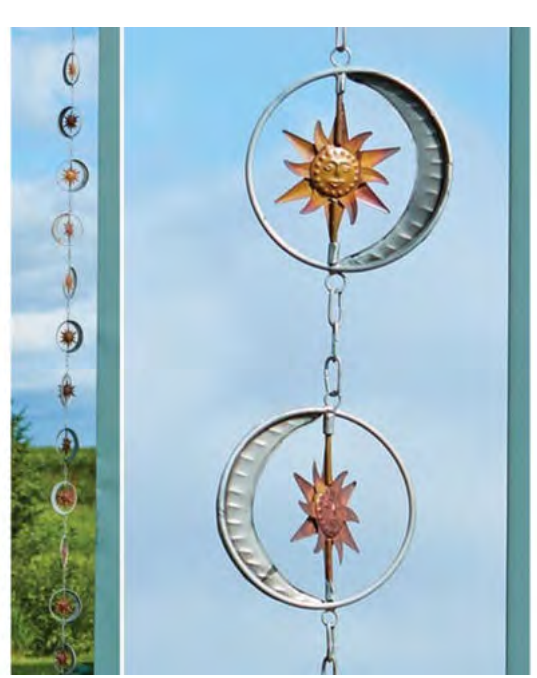

RC-SM-IR $72.00

Flamed/Zinc Sun and Moon Rain Chain 4x95 inch