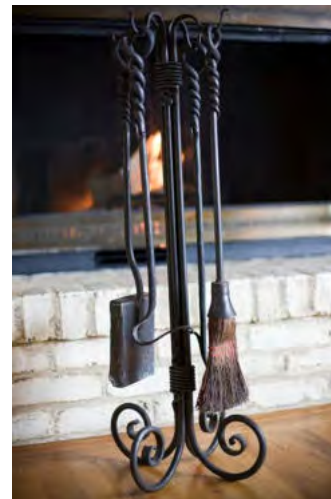

FI-17203 $68.00

Hand Forged Fire Tools Set. Comes with rack, broom, shovel, fire iron & hook - Dimensions TBC