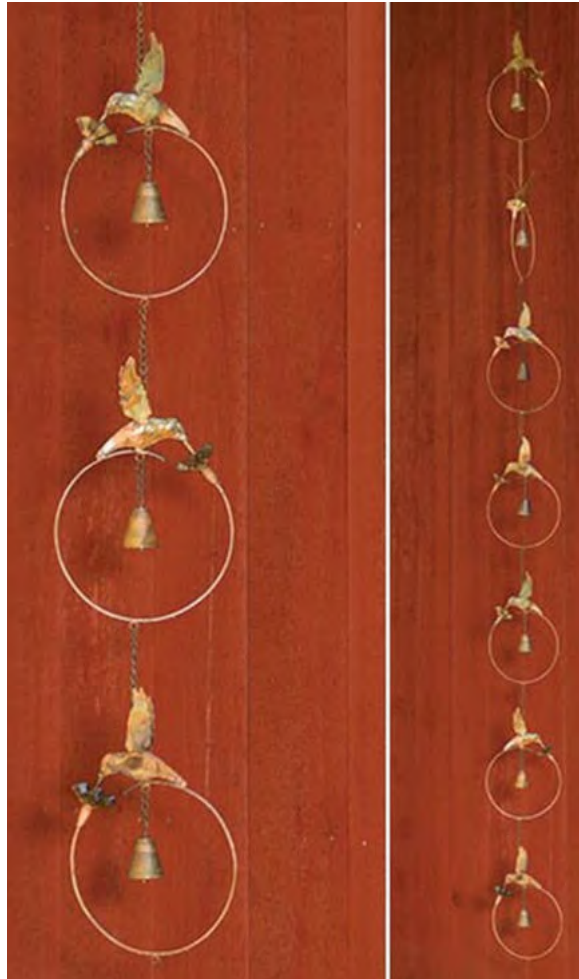

RC-HUM-IR $57.60

Flamed Hummingbird Rain Chain - 7x96 inches