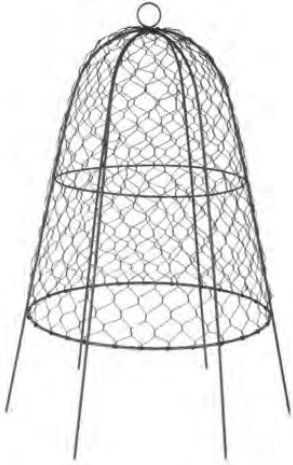

ZB19 $33.00

Wire cloche, Zinc coated iron wire, 15x15x21.7in.